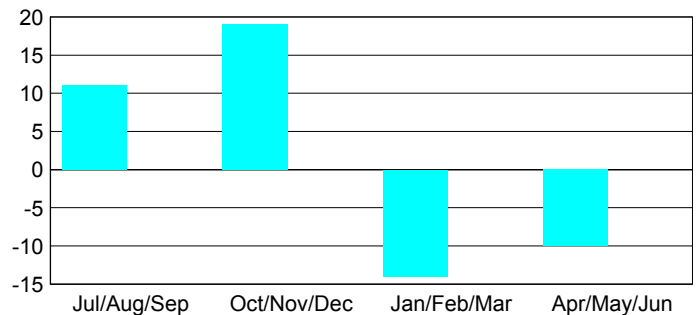

**Club Results 2012-2013**

Goal, New, Dropped, Gain/Loss

**YTD Status Quo Clubs 2012-2013**

Status Quo Clubs Compared to Status Quo Members

**Club Gain/Loss 2012-2013**

**MEMBERSHIP**

Month	Net Memb Goal	Actual New Memb	Actual Dropped Memb	Gain/Loss of Memb
<b>2012-2013</b>				
Jul/Aug/Sep		32	21	11
Oct/Nov/Dec		52	33	19
Jan/Feb/Mar		15	29	-14
Apr/May/June		46	56	-10
<b>Totals</b>		<b>145</b>	<b>139</b>	<b>6</b>

**Membership Results 2012-2013**

Goal, New, Dropped, Gain/Loss

**Gender Comparison 2012-2013**

**Membership Gain/Loss 2012-2013**

GMT: **Joachim Kastner**

Location: **SWAZILAND**

GMT CA: **6**

**CLUBS**

Month	New Club Goal	Actual New Clubs	Actual Dropped Clubs	Gain/Loss of Clubs
<b>2012-2013</b>				
Jul/Aug/Sep		0	0	0
Oct/Nov/Dec		0	0	0
Jan/Feb/Mar		0	0	0
Apr/May/Jun		0	0	0
<b>Totals</b>		<b>0</b>	<b>0</b>	<b>0</b>