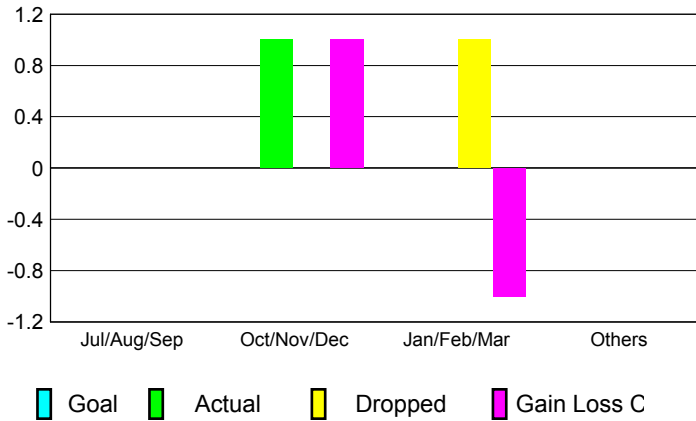

GMT: **Joachim Kastner**

Location: **REP OF SOUTH AFRICA**

GMT CA: **6**

**CLUBS**

Month	New Club Goal	Actual New Clubs	Actual Dropped Clubs	Gain/Loss of Clubs
<b>2012-2013</b>				
Jul/Aug/Sep		0	0	0
Oct/Nov/Dec		1	0	1
Jan/Feb/Mar		0	1	-1
Apr/May/June		0	0	0
<b>Totals</b>		<b>1</b>	<b>1</b>	<b>0</b>

**Club Results 2012-2013**

Goal, New, Dropped, Gain/Loss

**YTD Status Quo Clubs 2012-2013**

Status Quo Clubs Compared to Status Quo Members

**Club Gain/Loss 2012-2013**

**MEMBERSHIP**

Month	Net Memb Goal	Actual New Memb	Actual Dropped Memb	Gain/Loss of Memb
<b>2012-2013</b>				
Jul/Aug/Sep		32	21	11
Oct/Nov/Dec		52	33	19
Jan/Feb/Mar		15	29	-14
Apr/May/June		46	56	-10
<b>Totals</b>		<b>145</b>	<b>139</b>	<b>6</b>