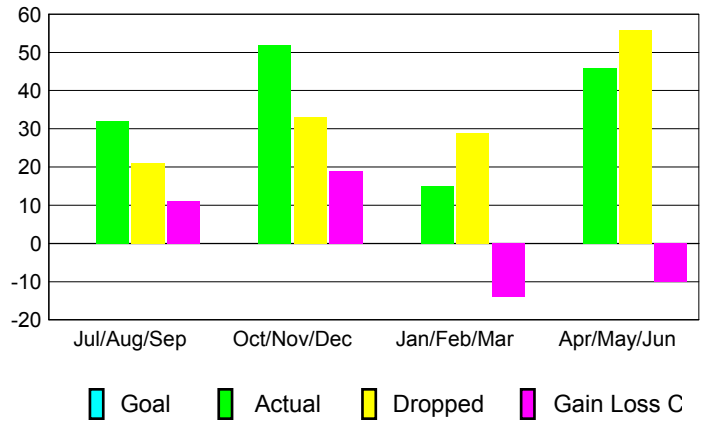

GMT: **Joachim Kastner**

Location: **REP OF SOUTH AFRICA**

GMT CA: **6**

**CLUBS**

Month	New Club Goal	Actual New Clubs	Actual Dropped Clubs	Gain/Loss of Clubs
<b>2012-2013</b>				
Jul/Aug/Sep		0	0	0
Oct/Nov/Dec		1	0	1
Jan/Feb/Mar		0	1	-1
Apr/May/June		0	0	0
<b>Totals</b>		<b>1</b>	<b>1</b>	<b>0</b>

**Club Results 2012-2013**

Goal, New, Dropped, Gain/Loss

**YTD Status Quo Clubs 2012-2013**

Status Quo Clubs Compared to Status Quo Members

**Club Gain/Loss 2012-2013**

**MEMBERSHIP**

Month	Net Memb Goal	Actual New Memb	Actual Dropped Memb	Gain/Loss of Memb
<b>2012-2013</b>				
Jul/Aug/Sep		32	21	11
Oct/Nov/Dec		52	33	19
Jan/Feb/Mar		15	29	-14
Apr/May/June		46	56	-10
<b>Totals</b>		<b>145</b>	<b>139</b>	<b>6</b>

**Membership Results 2012-2013**

Goal, New, Dropped, Gain/Loss

**Gender Comparison 2012-2013**

**Membership Gain/Loss 2012-2013**

GMT: **Joachim Kastner**

Location: **SWAZILAND**

GMT CA: **6**

**CLUBS**

Month	New Club Goal	Actual New Clubs	Actual Dropped Clubs	Gain/Loss of Clubs
<b>2012-2013</b>				
Jul/Aug/Sep		0	0	0
Oct/Nov/Dec		0	0	0
Jan/Feb/Mar		0	0	0
Apr/May/Jun		0	0	0
<b>Totals</b>		<b>0</b>	<b>0</b>	<b>0</b>