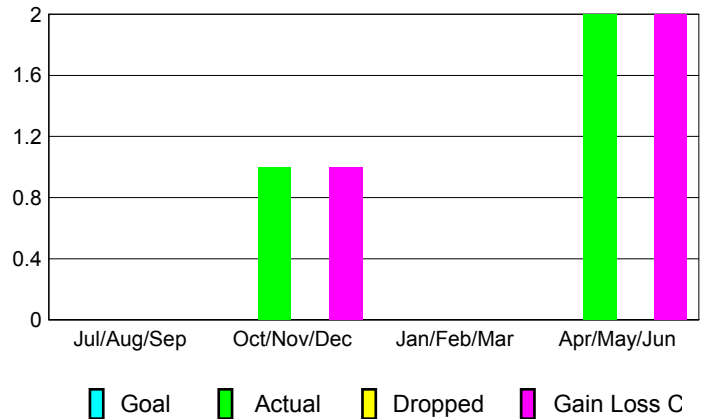

Month	New Club Goal	Actual New Clubs	Actual Dropped Clubs	Gain/Loss of Clubs
<b>2012-2013</b>				
Jul/Aug/Sep		0	0	0
Oct/Nov/Dec		0	0	0
Jan/Feb/Mar		0	0	0
Apr/May/Jun		0	0	0
<b>Totals</b>		<b>0</b>	<b>0</b>	<b>0</b>

**Club Results 2012-2013**

Goal, New, Dropped, Gain/Loss

**YTD Status Quo Clubs 2012-2013**

Status Quo Clubs Compared to Status Quo Members

**Club Gain/Loss 2012-2013**

**MEMBERSHIP**

Month	Net Memb Goal	Actual New Memb	Actual Dropped Memb	Gain/Loss of Memb
<b>2012-2013</b>				
Jul/Aug/Sep		0	0	0
Oct/Nov/Dec		1	0	1
Jan/Feb/Mar		0	0	0
Apr/May/Jun		2	0	2
<b>Totals</b>		<b>3</b>	<b>0</b>	<b>3</b>

**Membership Results 2012-2013**

Goal, New, Dropped, Gain/Loss

**Gender Comparison 2012-2013**

**Membership Gain/Loss 2012-2013**