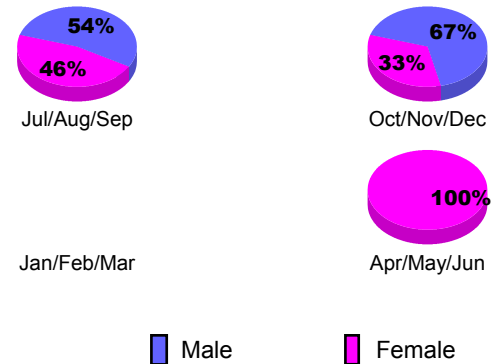

Gender Comparison 2012-2013