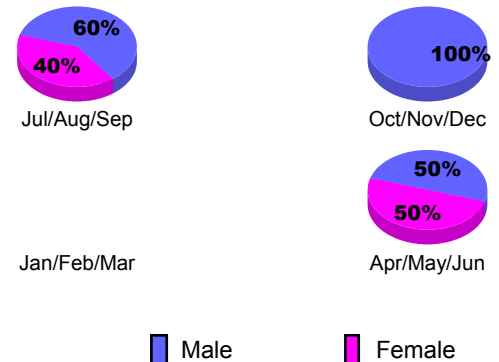

**Club Results 2012-2013**

Goal, New, Dropped, Gain/Loss

**YTD Status Quo Clubs 2012-2013**

Status Quo Clubs Compared to Status Quo Members

**Club Gain/Loss 2012-2013**

**MEMBERSHIP**

Month	Net Memb Goal	Actual New Memb	Actual Dropped Memb	Gain/Loss of Memb
<b>2012-2013</b>				
Jul/Aug/Sep		0	0	0
Oct/Nov/Dec		1	0	1
Jan/Feb/Mar		0	0	0
Apr/May/Jun		2	0	2
<b>Totals</b>		<b>3</b>	<b>0</b>	<b>3</b>

**Membership Results 2012-2013**

Goal, New, Dropped, Gain/Loss

**Gender Comparison 2012-2013**

**Membership Gain/Loss 2012-2013**